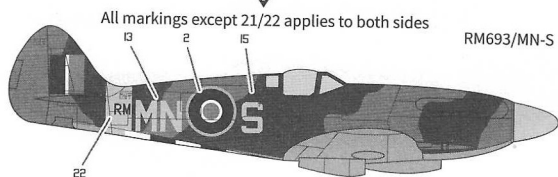

Painting & decal placement

2. Spitfire Mk.XIV RG169/MN-F & RM693/MN-S of No. 350 Squadron, RAF, Aug. 1944.